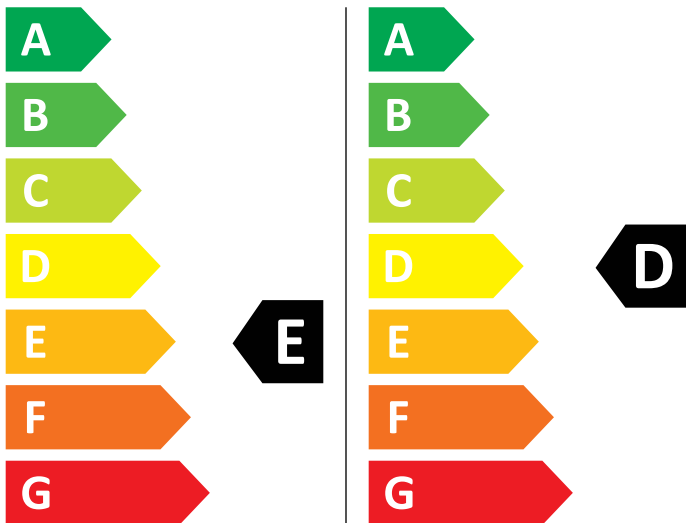

ENERG

AEG

L7WEI7680 914606407

Water icon **266** kWh/100

Water icon **73** kWh/100

4,0 kg

8,0 kg

60 L