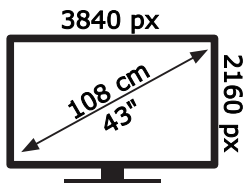

ENERG

TOSHIBA

43UA3A63DG

54 kWh/1000h

ABCDEF **G**

54 kWh/1000h

2019/2013

50550464